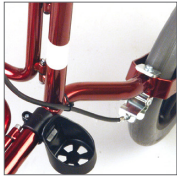

Splash Guard
Protects legs and clothes. Part no. 10608

Cross handle
Cross handle with included one-hand brake. Only for Carl-Oskar 62. Art.no: 70844

Slow-Down Brake
Prevents the rollator from moving too fast and enables a controlled walking speed for the user. Part no.: 10620

Light kit
Illuminate your way while walking. Part no. 91091

Security Lock
Flex cord that protects rollator from theft while unattended. Part no. 91092

Cane holder
Simplifies transport of a cane or umbrella. Part no. 10603

One-Hand Brake
Allows user to control hand functions with one hand (installed left or right). Special order item. Part no. 10652

Bag Kit
Includes one small (5kg capacity) and on large bag (10kg capacity). Part no. 91095 (for 62cm), 91096