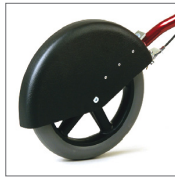

The Rebel is a compact rollator ideal for indoor or outdoor use. Its reactive frame is stable, yet easy to maneuver. The Rebel features ergonomic handles that are angle-adjustable allowing the user to find their optimal hand position. With an easy-to-fold system, it can easily be transported.

travel. Shown with the basket and backstrap¹, the Rebel features a full range of accessories to meet the diverse needs of each individual user.

Ergonomic Handles

In order to offer the best ergonomics, the handles feature a stable and comfortable grip that distributes the weight put on them evenly. In addition, the Rebel's handles are angle and height adjustable, so that an optimal hand position can be found for each user.

Splash Guard
Protects legs and clothes. Part no. 10608

Cross handle
Cross handle with included one-hand brake. Only for Carl-Oskar 62. Art.no: 70844

Slow-Down Brake
Prevents the rollator from moving too fast and enables a controlled walking speed for the user. Part no.: 10620