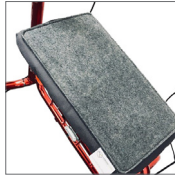

Light kit
Illuminate your way while walking. Part no. 91091

Security Lock
Flex cord that protects rollator from theft while unattended. Part no. 91092

Cane holder
Simplifies transport of a cane or umbrella. Part no. 10603

One-Hand Brake
Allows user to control hand functions with one hand (installed left or right). Special order item. Part no. 10652

Bag Kit
Includes one small (5kg capacity) and on large bag (10kg capacity). Part no. 91095 (for 62cm), 91096

Oxygen Holder
Holds oxygen tube firmly in place. Part no. 10615

Seat Pad
State-of-the-art technology keeps pad cool in summer and warm in winter. Part no. 91093

Backstrap and Basket
Included with rollator in Canada. Backrest Part no. 10621, 10655 (for 72cm) Basket Part no. 10601