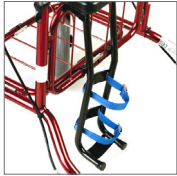

Splash Guard
Protects legs and clothes. Part no. 10608

Cross handle
Cross handle with included one-hand brake. Only for Carl-Oskar 62. Art.no: 70844

Slow-Down Brake
Prevents the rollator from moving too fast and enables a controlled walking speed for the user. Part no.: 10620

Light kit
Illuminate your way while walking. Part no. 91091

Security Lock
Flex cord that protects rollator from theft while unattended. Part no. 91092

Cane holder
Simplifies transport of a cane or umbrella. Part no. 10603

One-Hand Brake
Allows user to control hand functions with one hand (installed left or right). Special order item. Part no. 10652

Bag Kit
Includes one small (5kg capacity) and on large bag (10kg capacity). Part no. 91095 (for 62cm), 91096

Oxygen Holder
Holds oxygen tube firmly in place. Part no. 10615

Seat Pad
State-of-the-art technology keeps pad cool in summer and warm in winter. Part no. 91093

Backstrap and Basket
Included with rollator in Canada. Backrest Part no. 10621, 10655 (for 72cm) Basket Part no. 10601