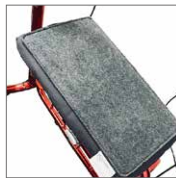

The Rebel is a compact rollator ideal for indoor or outdoor use. Its reactive frame is stable, yet easy to maneuver. The Rebel features ergonomic handles that are angle-adjustable allowing the user to find their optimal hand position. With an easy-to-fold system, it can easily be transported.

Security Lock
Flex cord that protects rollator from theft while unattended. Part no. 91092

Cane holder
Simplifies transport of a cane or umbrella. Part no. 10603

One-Hand Brake
Allows user to control hand functions with one hand (installed left or right). Special order item. Part no. 10652

Bag Kit
Includes one small (5kg capacity) and one large bag (10kg capacity). Part no. 91095 (for 62cm), 91096

Oxygen Holder
Holds oxygen tube firmly in place. Part no. 10615

Seat Pad
State-of-the-art technology keeps pad cool in summer and warm in winter. Part no. 91093